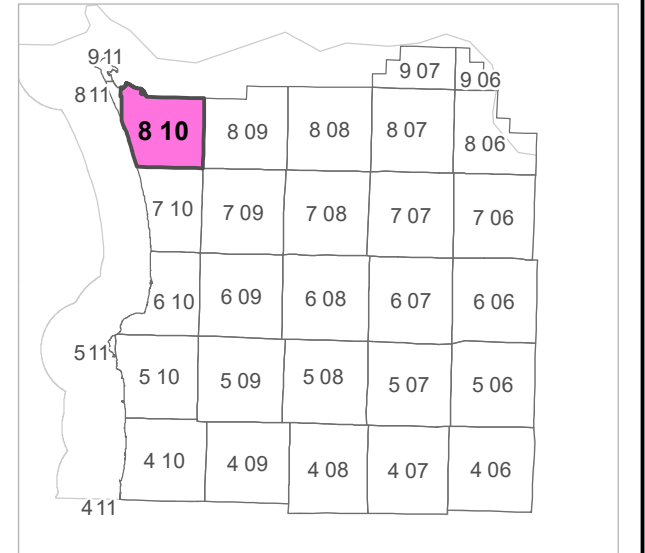

8 10 09 BD
CLATSOP COUNTY
 SE 1/4 NW 1/4 SEC.9 T8N R10W WM

Scale 1:1,200

CANCELLED TAXLOT NUMBERS
 600 700 800

FOR ADDITIONAL MAPS VISIT OUR WEBSITE AT
www.clatsopcounty.gov

This map was produced using Clatsop County GIS data. The data is maintained by Clatsop County to support its governmental activities. Clatsop County is not responsible for any map errors, possible misuse, or misinterpretation.

PLOT DATE: 11/13/2023
8 10 09 BD