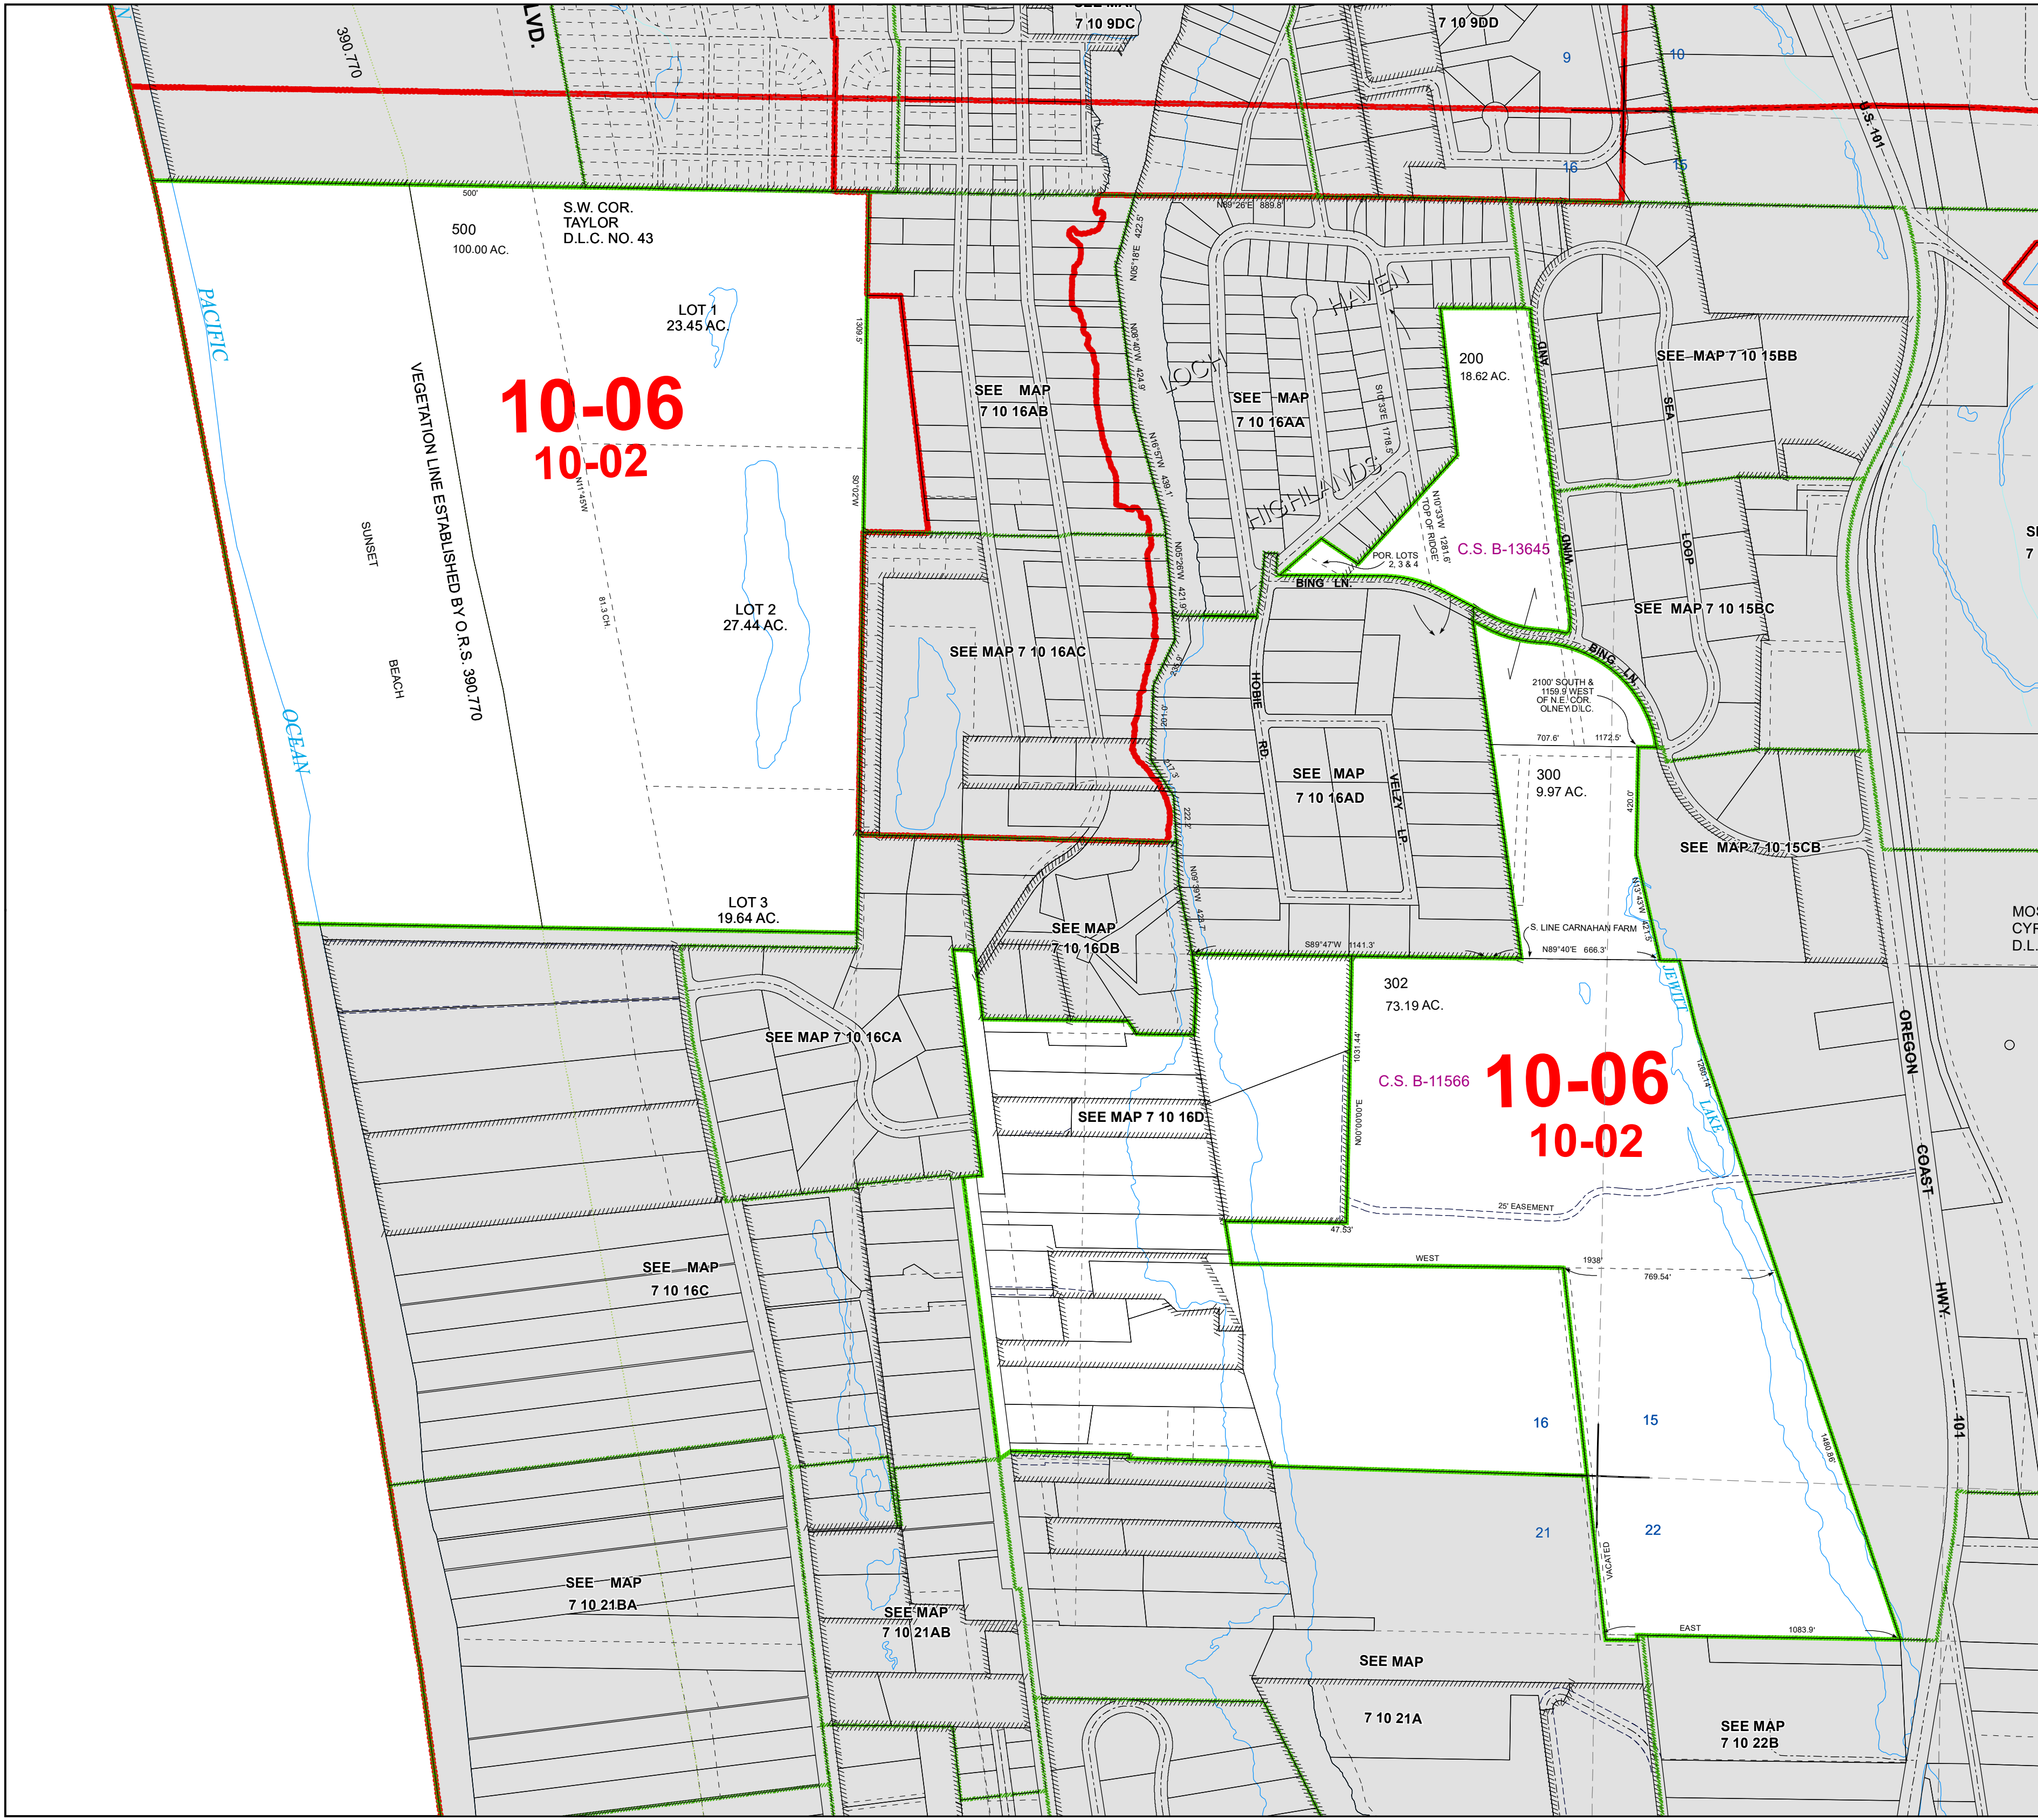

7 10 16  
CLATSOP COUNTY  
SECTION 16 T7N R10W WM

Scale 1:4,800

CANCELLED TAXLOT NUMBERS

100 301 400 402 600  
201 303 401 403

FOR ADDITIONAL MAPS VISIT OUR WEBSITE AT  
[www.co.clatsop.or.us](http://www.co.clatsop.or.us)

This map was produced using Clatsop County GIS data. The data is maintained by Clatsop County to support its governmental activities. Clatsop County is not responsible for any map errors, possible misuse, or misinterpretation.

PLOT DATE: 3/01/2023

7 10 16

10-06  
10-02

10-06  
10-02